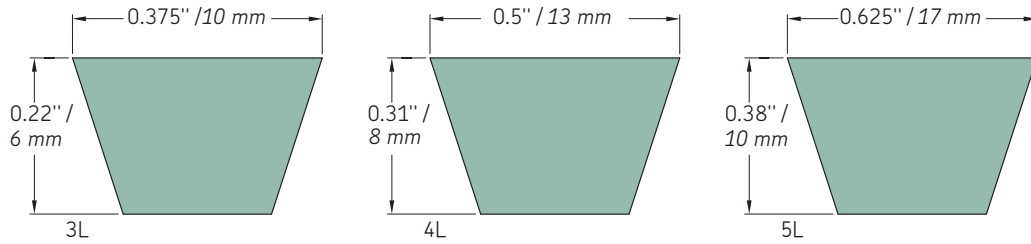

SKF XP Lawn and Garden v-belts

Section	Dimensions		OD: Length		Designation	Section	Dimensions		OD: Length		Designation	Section	Dimensions		OD: Length		Designation		
	Width						Width						Width						
-	mm	in.	mm	in.	-	-	mm	in.	mm	in.	-	-	mm	in.	mm	in.	-		
3L	10	3/8	381	15,0	PHG 3L150XP	4L	13	1/2	356	14,0	PHG 4L140XP	4L	13	1/2	1 676	66,0	PHG 4L660XP		
	10	3/8	406	16,0	PHG 3L160XP		13	1/2	381	15,0	PHG 4L150XP		13	1/2	1 702	67,0	PHG 4L670XP		
	10	3/8	432	17,0	PHG 3L170XP		13	1/2	406	16,0	PHG 4L160XP		13	1/2	1 727	68,0	PHG 4L680XP		
	10	3/8	457	18,0	PHG 3L180XP		13	1/2	432	17,0	PHG 4L170XP		13	1/2	1 753	69,0	PHG 4L690XP		
	10	3/8	483	19,0	PHG 3L190XP		13	1/2	457	18,0	PHG 4L180XP		13	1/2	1 778	70,0	PHG 4L700XP		
	10	3/8	508	20,0	PHG 3L200XP		13	1/2	483	19,0	PHG 4L190XP		13	1/2	1 803	71,0	PHG 4L710XP		
	10	3/8	533	21,0	PHG 3L210XP		13	1/2	508	20,0	PHG 4L200XP		13	1/2	1 829	72,0	PHG 4L720XP		
	10	3/8	559	22,0	PHG 3L220XP		13	1/2	533	21,0	PHG 4L210XP		13	1/2	1 854	73,0	PHG 4L730XP		
	10	3/8	584	23,0	PHG 3L230XP		13	1/2	546	21,5	PHG 4L215XP		13	1/2	1 880	74,0	PHG 4L740XP		
	10	3/8	610	24,0	PHG 3L240XP		13	1/2	559	22,0	PHG 4L220XP		13	1/2	1 905	75,0	PHG 4L750XP		
	10	3/8	635	25,0	PHG 3L250XP		13	1/2	584	23,0	PHG 4L230XP		13	1/2	1 930	76,0	PHG 4L760XP		
	10	3/8	660	26,0	PHG 3L260XP		13	1/2	610	24,0	PHG 4L240XP		13	1/2	1 956	77,0	PHG 4L770XP		
	10	3/8	673	26,5	PHG 3L265XP		13	1/2	635	25,0	PHG 4L250XP		13	1/2	1 981	78,0	PHG 4L780XP		
	10	3/8	686	27,0	PHG 3L270XP		13	1/2	660	26,0	PHG 4L260XP		13	1/2	2 007	79,0	PHG 4L790XP		
	10	3/8	711	28,0	PHG 3L280XP		13	1/2	686	27,0	PHG 4L270XP		13	1/2	2 032	80,0	PHG 4L800XP		
	10	3/8	737	29,0	PHG 3L290XP		13	1/2	711	28,0	PHG 4L280XP		13	1/2	2 057	81,0	PHG 4L810XP		
	10	3/8	762	30,0	PHG 3L300XP		13	1/2	737	29,0	PHG 4L290XP		13	1/2	2 083	82,0	PHG 4L820XP		
	10	3/8	787	31,0	PHG 3L310XP		13	1/2	762	30,0	PHG 4L300XP		13	1/2	2 108	83,0	PHG 4L830XP		
	10	3/8	813	32,0	PHG 3L320XP		13	1/2	775	30,5	PHG 4L305XP		13	1/2	2 134	84,0	PHG 4L840XP		
	10	3/8	838	33,0	PHG 3L330XP		13	1/2	787	31,0	PHG 4L310XP		13	1/2	2 159	85,0	PHG 4L850XP		
10	3/8	864	34,0	PHG 3L340XP	13	1/2	813	32,0	PHG 4L320XP	13	1/2	2 184	86,0	PHG 4L860XP					
10	3/8	889	35,0	PHG 3L350XP	13	1/2	838	33,0	PHG 4L330XP	13	1/2	2 210	87,0	PHG 4L870XP					
10	3/8	914	36,0	PHG 3L360XP	13	1/2	864	34,0	PHG 4L340XP	13	1/2	2 235	88,0	PHG 4L880XP					
10	3/8	940	37,0	PHG 3L370XP	13	1/2	889	35,0	PHG 4L350XP	13	1/2	2 261	89,0	PHG 4L890XP					
10	3/8	965	38,0	PHG 3L380XP	13	1/2	914	36,0	PHG 4L360XP	13	1/2	2 286	90,0	PHG 4L900XP					
10	3/8	991	39,0	PHG 3L390XP	13	1/2	940	37,0	PHG 4L370XP	13	1/2	2 311	91,0	PHG 4L910XP					
10	3/8	1 016	40,0	PHG 3L400XP	13	1/2	965	38,0	PHG 4L380XP	13	1/2	2 337	92,0	PHG 4L920XP					
10	3/8	1 041	41,0	PHG 3L410XP	13	1/2	991	39,0	PHG 4L390XP	13	1/2	2 362	93,0	PHG 4L930XP					
10	3/8	1 054	41,5	PHG 3L415XP	13	1/2	1 016	40,0	PHG 4L400XP	13	1/2	2 388	94,0	PHG 4L940XP					
10	3/8	1 067	42,0	PHG 3L420XP	13	1/2	1 029	40,5	PHG 4L405XP	13	1/2	2 413	95,0	PHG 4L950XP					
10	3/8	1 092	43,0	PHG 3L430XP	13	1/2	1 041	41,0	PHG 4L410XP	13	1/2	2 438	96,0	PHG 4L960XP					
10	3/8	1 118	44,0	PHG 3L440XP	13	1/2	1 067	42,0	PHG 4L420XP	13	1/2	2 464	97,0	PHG 4L970XP					
10	3/8	1 143	45,0	PHG 3L450XP	13	1/2	1 092	43,0	PHG 4L430XP	13	1/2	2 489	98,0	PHG 4L980XP					
10	3/8	1 168	46,0	PHG 3L460XP	13	1/2	1 118	44,0	PHG 4L440XP	13	1/2	2 515	99,0	PHG 4L990XP					
10	3/8	1 194	47,0	PHG 3L470XP	13	1/2	1 143	45,0	PHG 4L450XP	13	1/2	2 540	100,0	PHG 4L1000XP					
10	3/8	1 219	48,0	PHG 3L480XP	13	1/2	1 168	46,0	PHG 4L460XP	13	1/2	2 565	101,0	PHG 4L1010XP					
10	3/8	1 245	49,0	PHG 3L490XP	13	1/2	1 194	47,0	PHG 4L470XP	13	1/2	2 591	102,0	PHG 4L1020XP					
10	3/8	1 270	50,0	PHG 3L500XP	13	1/2	1 219	48,0	PHG 4L480XP	13	1/2	2 616	103,0	PHG 4L1030XP					
10	3/8	1 295	51,0	PHG 3L510XP	13	1/2	1 245	49,0	PHG 4L490XP	13	1/2	2 642	104,0	PHG 4L1040XP					
10	3/8	1 321	52,0	PHG 3L520XP	13	1/2	1 270	50,0	PHG 4L500XP	13	1/2	2 667	105,0	PHG 4L1050XP