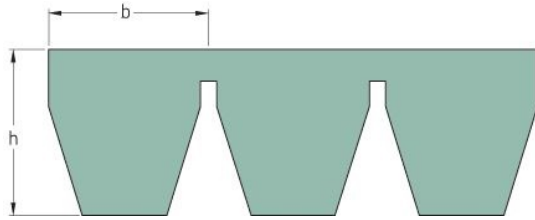

PHG 5V1000X3

Belt marking	5V1000
No. of ribs	3
Outside length (mm)	2540
Outside length (in)	100
Effective length (in)	100
Width (mm)	45
Width (in)	1.77
b = Width (mm)	15
b = Width (in)	0.59
h = Height (mm)	15.1
h = Height (in)	0.59