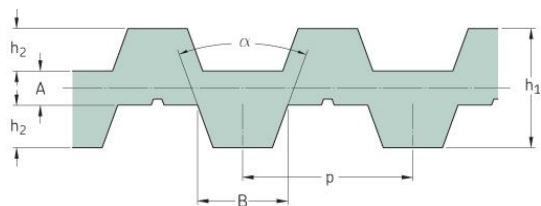

PHG DA-T5-780-6

No. of teeth	312
Pitch length (in)	30.71
Pitch length (mm)	780
h1 = Height (mm)	3.4
Width (mm)	6
Sleeve (Y/N)	N