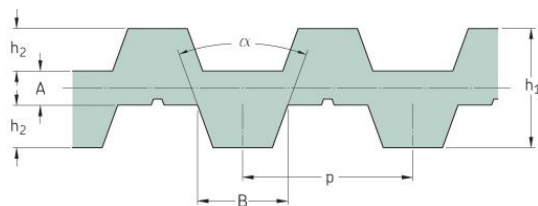

PHG DB-T5-525-6

No. of teeth	105
Pitch length (in)	20.67
Pitch length (mm)	525
h1 = Height (mm)	3.4
Width (mm)	6
Sleeve (Y/N)	N