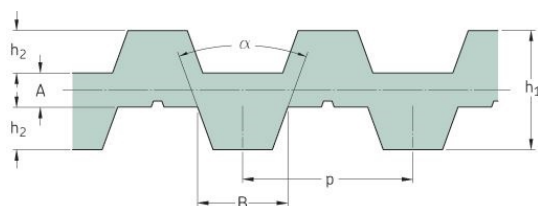

# PHG DB-T5-720-20

No. of teeth	144
Pitch length (in)	28.35
Pitch length (mm)	720
h1 = Height (mm)	3.4
Width (mm)	20
Sleeve (Y/N)	N