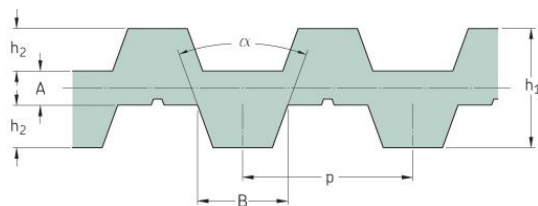

PHG DB-T5-740-20

| | |
|-------------------|-------|
| No. of teeth | 148 |
| Pitch length (in) | 29.13 |
| Pitch length (mm) | 740 |
| h1 = Height (mm) | 3.4 |
| Width (mm) | 20 |
| Sleeve (Y/N) | N |