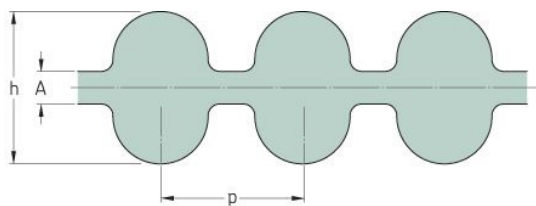

PHG DA-1000-8M-85

No. of teeth	125
Pitch length (in)	39.37
Pitch length (mm)	1000
h = Height (mm)	8.2
Width (mm)	85
Sleeve (Y/N)	N