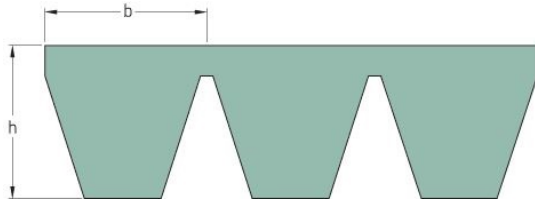

PHG B51X5

Belt marking	B51
No. of ribs	5
Pitch length (mm)	1340
Pitch length (in)	52.76
Inside length (mm)	1295
Inside length (in)	51
Width (mm)	85
Width (in)	3.35
b = Width (mm)	17
b = Width (in)	0.67
h = Height (mm)	13
h = Height (in)	0.51