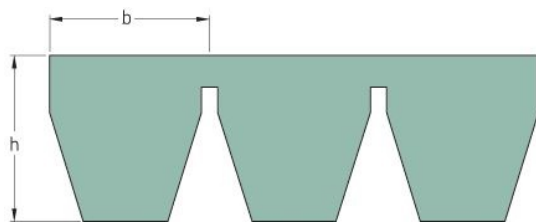

PHG 3V750X5

| | |
|-----------------------|-------|
| Belt marking | 3V750 |
| No. of ribs | 5 |
| Outside length (mm) | 1905 |
| Outside length (in) | 75 |
| Effective length (in) | 75 |
| Width (mm) | 45 |
| Width (in) | 1.77 |
| b = Width (mm) | 9 |
| b = Width (in) | 0.35 |
| h = Height (mm) | 9.9 |
| h = Height (in) | 0.39 |