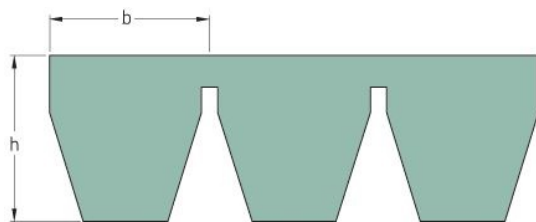

# PHG 3V900X4

Belt marking	3V900
No. of ribs	4
Outside length (mm)	2286
Outside length (in)	90
Effective length (in)	90
Width (mm)	36
Width (in)	1.42
b = Width (mm)	9
b = Width (in)	0.35
h = Height (mm)	9.9
h = Height (in)	0.39