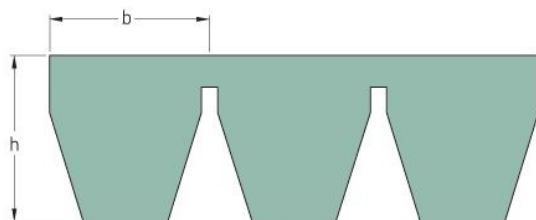

PHG 3V1120X4

Belt marking	3V1120
No. of ribs	4
Outside length (mm)	2845
Outside length (in)	112.01
Effective length (in)	112
Width (mm)	36
Width (in)	1.42
b = Width (mm)	9
b = Width (in)	0.35
h = Height (mm)	9.9
h = Height (in)	0.39