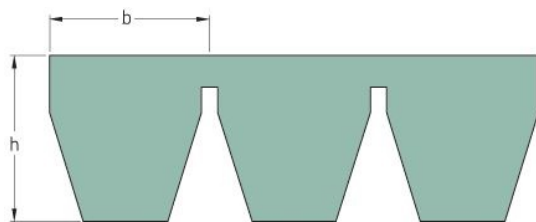

PHG 3V1250X4

Belt marking	3V1250
No. of ribs	4
Outside length (mm)	3175
Outside length (in)	125
Effective length (in)	125
Width (mm)	36
Width (in)	1.42
b = Width (mm)	9
b = Width (in)	0.35
h = Height (mm)	9.9
h = Height (in)	0.39