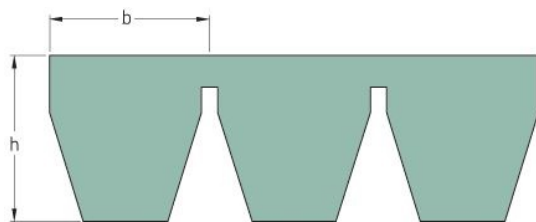

PHG 3V1120X3

Belt marking	3V1120
No. of ribs	3
Outside length (mm)	2845
Outside length (in)	112.01
Effective length (in)	112
Width (mm)	27
Width (in)	1.06
b = Width (mm)	9
b = Width (in)	0.35
h = Height (mm)	9.9
h = Height (in)	0.39