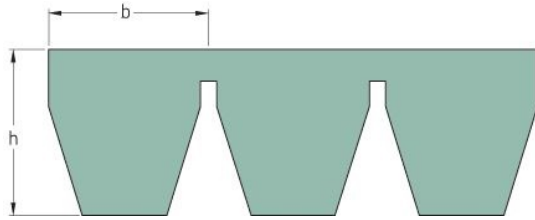

PHG 5V600X5

Belt marking	5V600
No. of ribs	5
Outside length (mm)	1524
Outside length (in)	60
Effective length (in)	60
Width (mm)	75
Width (in)	2.95
b = Width (mm)	15
b = Width (in)	0.59
h = Height (mm)	15.1
h = Height (in)	0.59