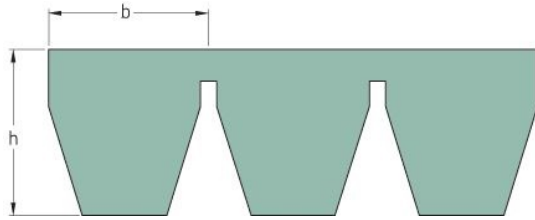

# PHG 5V670X5

Belt marking	5V670
No. of ribs	5
Outside length (mm)	1702
Outside length (in)	67.01
Effective length (in)	67
Width (mm)	75
Width (in)	2.95
b = Width (mm)	15
b = Width (in)	0.59
h = Height (mm)	15.1
h = Height (in)	0.59