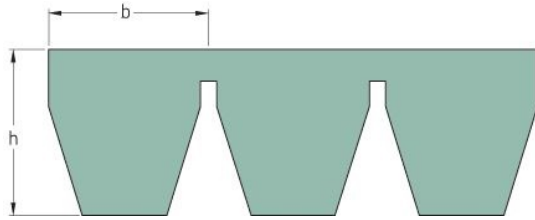

PHG 5V850X5

Belt marking	5V850
No. of ribs	5
Outside length (mm)	2159
Outside length (in)	85
Effective length (in)	85
Width (mm)	75
Width (in)	2.95
b = Width (mm)	15
b = Width (in)	0.59
h = Height (mm)	15.1
h = Height (in)	0.59