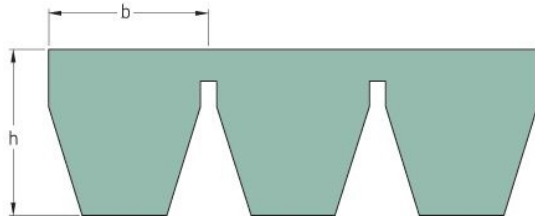

PHG 5V900X4

Belt marking	5V900
No. of ribs	4
Outside length (mm)	2286
Outside length (in)	90
Effective length (in)	90
Width (mm)	60
Width (in)	2.36
b = Width (mm)	15
b = Width (in)	0.59
h = Height (mm)	15.1
h = Height (in)	0.59