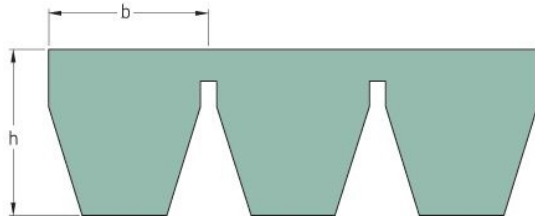

PHG 5V900X5

Belt marking	5V900
No. of ribs	5
Outside length (mm)	2286
Outside length (in)	90
Effective length (in)	90
Width (mm)	75
Width (in)	2.95
b = Width (mm)	15
b = Width (in)	0.59
h = Height (mm)	15.1
h = Height (in)	0.59