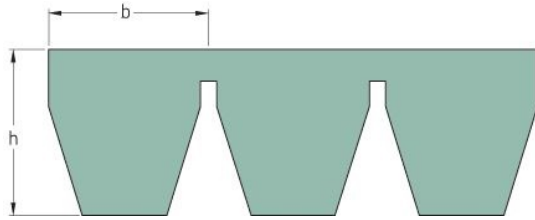

# PHG 5V1060X5

Belt marking	5V1060
No. of ribs	5
Outside length (mm)	2692
Outside length (in)	105.98
Effective length (in)	106
Width (mm)	75
Width (in)	2.95
b = Width (mm)	15
b = Width (in)	0.59
h = Height (mm)	15.1
h = Height (in)	0.59