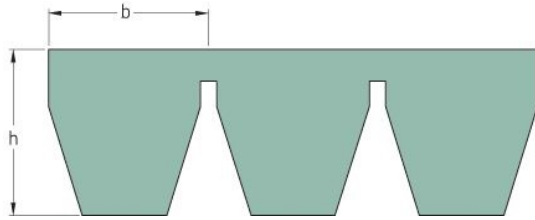

# PHG 5V1180X5

Belt marking	5V1180
No. of ribs	5
Outside length (mm)	2997
Outside length (in)	117.99
Effective length (in)	118
Width (mm)	75
Width (in)	2.95
b = Width (mm)	15
b = Width (in)	0.59
h = Height (mm)	15.1
h = Height (in)	0.59