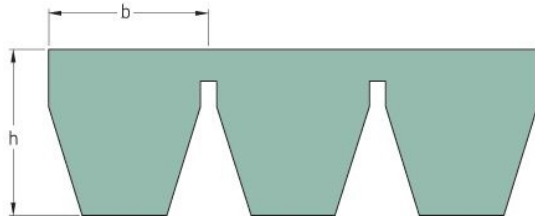

PHG 5V1500X5

Belt marking	5V1500
No. of ribs	5
Outside length (mm)	3810
Outside length (in)	150
Effective length (in)	150
Width (mm)	75
Width (in)	2.95
b = Width (mm)	15
b = Width (in)	0.59
h = Height (mm)	15.1
h = Height (in)	0.59