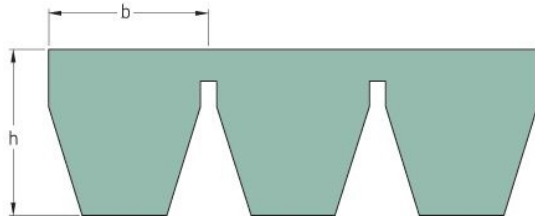

# PHG 5V1600X5

Belt marking	5V1600
No. of ribs	5
Outside length (mm)	4064
Outside length (in)	160
Effective length (in)	160
Width (mm)	75
Width (in)	2.95
b = Width (mm)	15
b = Width (in)	0.59
h = Height (mm)	15.1
h = Height (in)	0.59