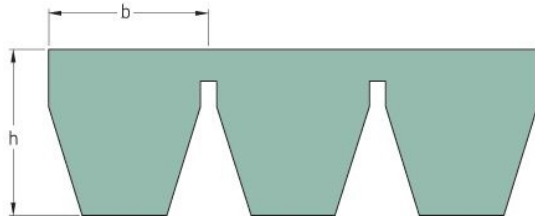

PHG 5V1700X5

Belt marking	5V1700
No. of ribs	5
Outside length (mm)	4318
Outside length (in)	170
Effective length (in)	170
Width (mm)	75
Width (in)	2.95
b = Width (mm)	15
b = Width (in)	0.59
h = Height (mm)	15.1
h = Height (in)	0.59