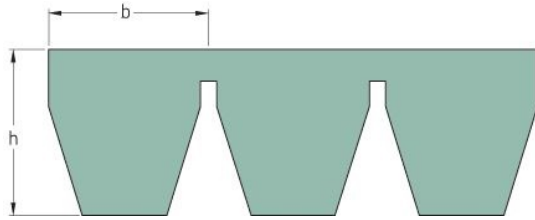

PHG 5V2240X4

Belt marking	5V2240
No. of ribs	4
Outside length (mm)	5690
Outside length (in)	224.02
Effective length (in)	224
Width (mm)	60
Width (in)	2.36
b = Width (mm)	15
b = Width (in)	0.59
h = Height (mm)	15.1
h = Height (in)	0.59