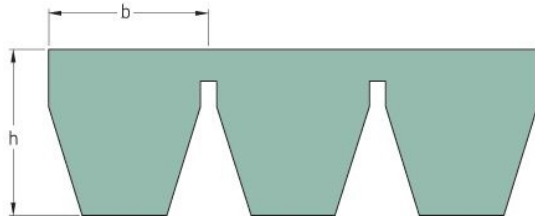

PHG 5V2240X5

Belt marking	5V2240
No. of ribs	5
Outside length (mm)	5690
Outside length (in)	224.02
Effective length (in)	224
Width (mm)	75
Width (in)	2.95
b = Width (mm)	15
b = Width (in)	0.59
h = Height (mm)	15.1
h = Height (in)	0.59