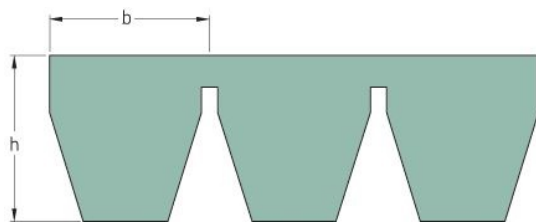

# PHG 5V2360X4

Belt marking	5V2360
No. of ribs	4
Outside length (mm)	5994
Outside length (in)	235.98
Effective length (in)	236
Width (mm)	60
Width (in)	2.36
b = Width (mm)	15
b = Width (in)	0.59
h = Height (mm)	15.1
h = Height (in)	0.59