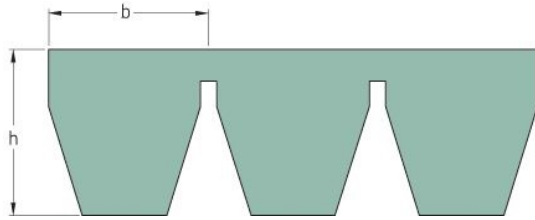

PHG 5V2360X5

Belt marking	5V2360
No. of ribs	5
Outside length (mm)	5994
Outside length (in)	235.98
Effective length (in)	236
Width (mm)	75
Width (in)	2.95
b = Width (mm)	15
b = Width (in)	0.59
h = Height (mm)	15.1
h = Height (in)	0.59