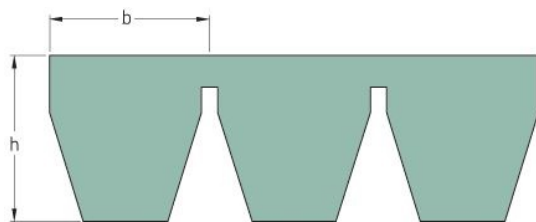

PHG 5V3350X5

Belt marking	5V3350
No. of ribs	5
Outside length (mm)	8509
Outside length (in)	335
Effective length (in)	335
Width (mm)	75
Width (in)	2.95
b = Width (mm)	15
b = Width (in)	0.59
h = Height (mm)	15.1
h = Height (in)	0.59