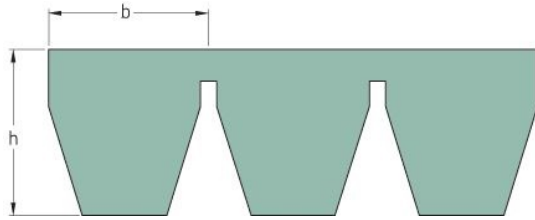

PHG 5V560X3

Belt marking	5V560
No. of ribs	3
Outside length (mm)	1422
Outside length (in)	55.98
Effective length (in)	56
Width (mm)	45
Width (in)	1.77
b = Width (mm)	15
b = Width (in)	0.59
h = Height (mm)	15.1
h = Height (in)	0.59