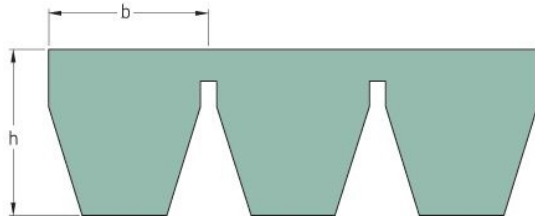

# PHG 5V1180X3

Belt marking	5V1180
No. of ribs	3
Outside length (mm)	2997
Outside length (in)	117.99
Effective length (in)	118
Width (mm)	45
Width (in)	1.77
b = Width (mm)	15
b = Width (in)	0.59
h = Height (mm)	15.1
h = Height (in)	0.59