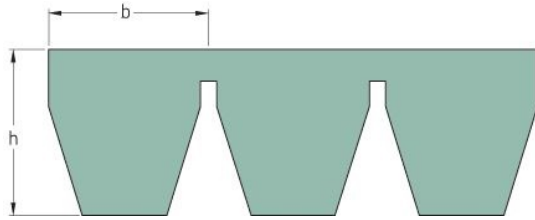

PHG 5V1400X3

Belt marking	5V1400
No. of ribs	3
Outside length (mm)	3556
Outside length (in)	140
Effective length (in)	140
Width (mm)	45
Width (in)	1.77
b = Width (mm)	15
b = Width (in)	0.59
h = Height (mm)	15.1
h = Height (in)	0.59