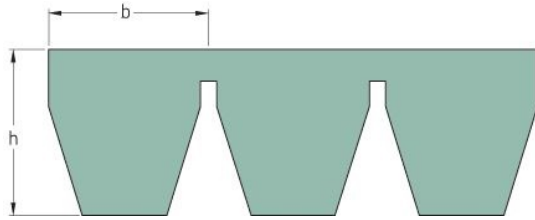

# PHG 5V1600X3

Belt marking	5V1600
No. of ribs	3
Outside length (mm)	4064
Outside length (in)	160
Effective length (in)	160
Width (mm)	45
Width (in)	1.77
b = Width (mm)	15
b = Width (in)	0.59
h = Height (mm)	15.1
h = Height (in)	0.59