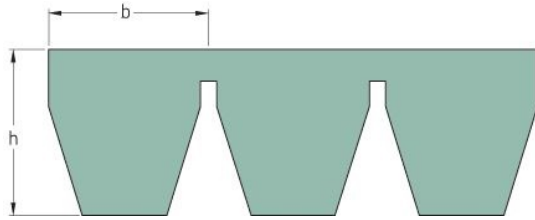

PHG 5V2800X3

Belt marking	5V2800
No. of ribs	3
Outside length (mm)	7112
Outside length (in)	280
Effective length (in)	280
Width (mm)	45
Width (in)	1.77
b = Width (mm)	15
b = Width (in)	0.59
h = Height (mm)	15.1
h = Height (in)	0.59