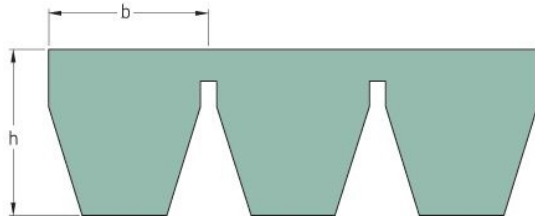

# PHG 8V1800X4

Belt marking	8V1800
No. of ribs	4
Outside length (mm)	4572
Outside length (in)	180
Effective length (in)	180
Width (mm)	100
Width (in)	3.94
b = Width (mm)	25
b = Width (in)	0.98
h = Height (mm)	25.5
h = Height (in)	1