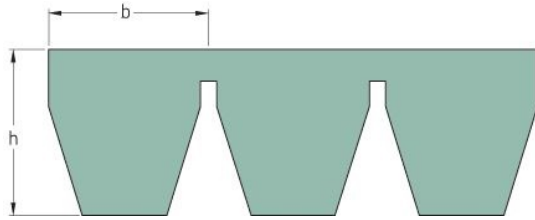

# PHG 8V3350X5

Belt marking	8V3350
No. of ribs	5
Outside length (mm)	8509
Outside length (in)	335
Effective length (in)	335
Width (mm)	125
Width (in)	4.92
b = Width (mm)	25
b = Width (in)	0.98
h = Height (mm)	25.5
h = Height (in)	1