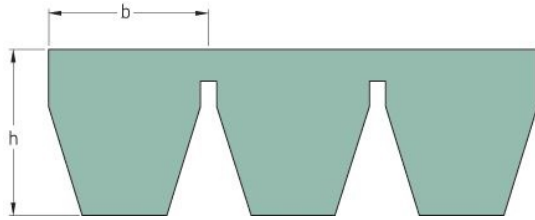

PHG 8V4750X5

Belt marking	8V4750
No. of ribs	5
Outside length (mm)	12065
Outside length (in)	475
Effective length (in)	475
Width (mm)	125
Width (in)	4.92
b = Width (mm)	25
b = Width (in)	0.98
h = Height (mm)	25.5
h = Height (in)	1