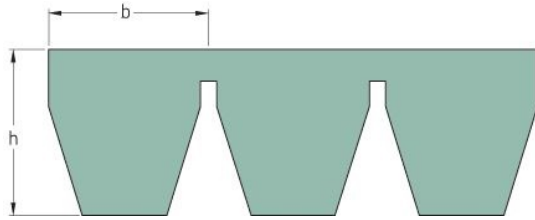

# PHG 8V3750X3

Belt marking	8V3750
No. of ribs	3
Outside length (mm)	9525
Outside length (in)	375
Effective length (in)	375
Width (mm)	75
Width (in)	2.95
b = Width (mm)	25
b = Width (in)	0.98
h = Height (mm)	25.5
h = Height (in)	1