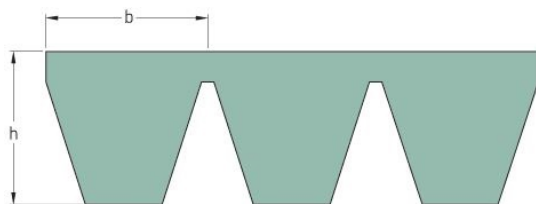

# PHG SPA1400X5

Belt marking	SPA1400
No. of ribs	5
Pitch length (mm)	1400
Effective length (in)	55.12
b = Width (mm)	12.8
h = Height (mm)	12