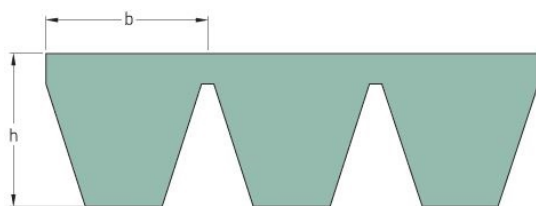

PHG SPA3750X5

Belt marking	SPA3750
No. of ribs	5
Pitch length (mm)	3750
Effective length (in)	147.64
b = Width (mm)	12.8
h = Height (mm)	12