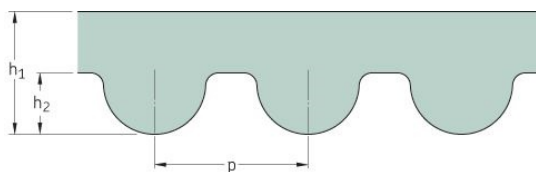

PHG 1400-14M-115

No. of teeth	100
Pitch length (in)	55.12
Pitch length (mm)	1400
h1 = Height (mm)	10
Width (mm)	115
Sleeve (Y/N)	N