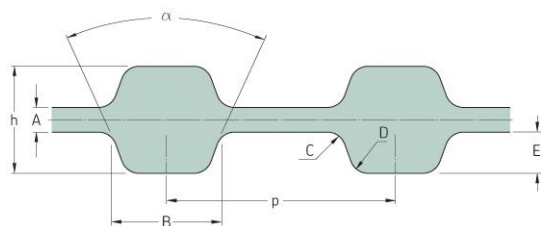

PHG D-1400-H-200

| | |
|-------------------|------|
| No. of teeth | 560 |
| Pitch length (in) | 140 |
| Pitch length (mm) | 3556 |
| h = Height (mm) | 5.95 |
| h = Height (in) | 0.23 |
| Width (mm) | 50.8 |
| Width (in) | 2 |
| Sleeve (Y/N) | N |