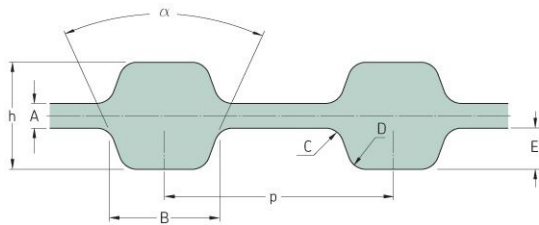

PHG D-1535-H-100

No. of teeth	614
Pitch length (in)	153.5
Pitch length (mm)	3898.9
h = Height (mm)	5.95
h = Height (in)	0.23
Width (mm)	25.4
Width (in)	1
Sleeve (Y/N)	N