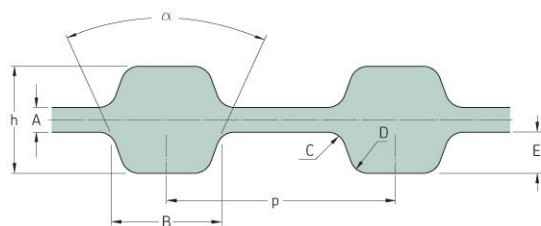

PHG D-330-H-200

| | |
|-------------------|-------|
| No. of teeth | 132 |
| Pitch length (in) | 33 |
| Pitch length (mm) | 838.2 |
| h = Height (mm) | 5.95 |
| h = Height (in) | 0.23 |
| Width (mm) | 50.8 |
| Width (in) | 2 |
| Sleeve (Y/N) | N |