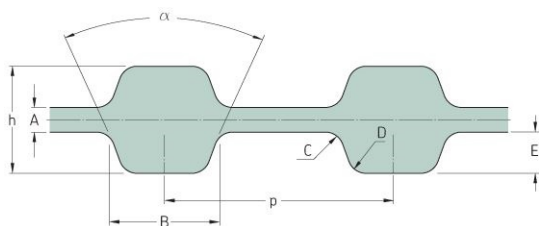

# PHG D-390-H-300

|                   |       |
|-------------------|-------|
| No. of teeth      | 156   |
| Pitch length (in) | 39    |
| Pitch length (mm) | 990.6 |
| h = Height (mm)   | 5.95  |
| h = Height (in)   | 0.23  |
| Width (mm)        | 76.2  |
| Width (in)        | 3     |
| Sleeve (Y/N)      | N     |