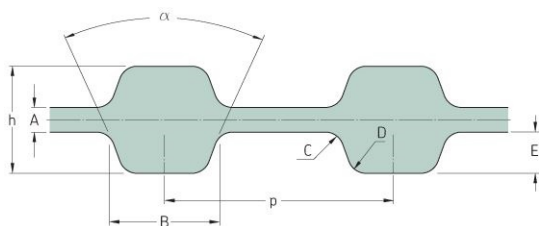

PHG D-480-H-150

No. of teeth	192
Pitch length (in)	48
Pitch length (mm)	1219.2
h = Height (mm)	5.95
h = Height (in)	0.23
Width (mm)	38.1
Width (in)	1.5
Sleeve (Y/N)	N