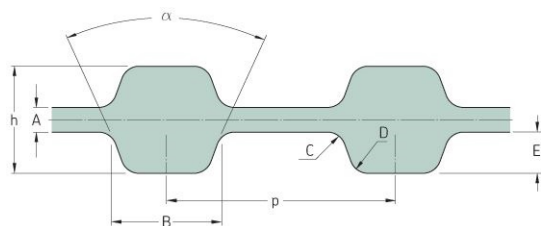

PHG D-480-H-200

No. of teeth	192
Pitch length (in)	48
Pitch length (mm)	1219.2
h = Height (mm)	5.95
h = Height (in)	0.23
Width (mm)	50.8
Width (in)	2
Sleeve (Y/N)	N