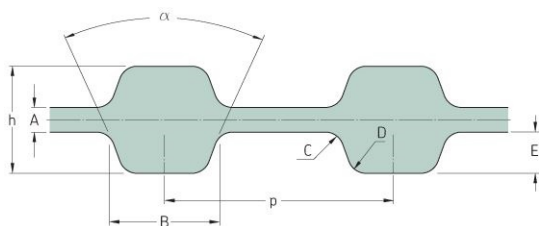

PHG D-480-H-300

No. of teeth	192
Pitch length (in)	48
Pitch length (mm)	1219.2
h = Height (mm)	5.95
h = Height (in)	0.23
Width (mm)	76.2
Width (in)	3
Sleeve (Y/N)	N