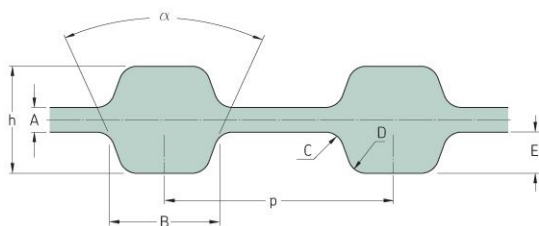

PHG D-660-H-100

| | |
|-------------------|--------|
| No. of teeth | 264 |
| Pitch length (in) | 66 |
| Pitch length (mm) | 1676.4 |
| h = Height (mm) | 5.95 |
| h = Height (in) | 0.23 |
| Width (mm) | 25.4 |
| Width (in) | 1 |
| Sleeve (Y/N) | N |