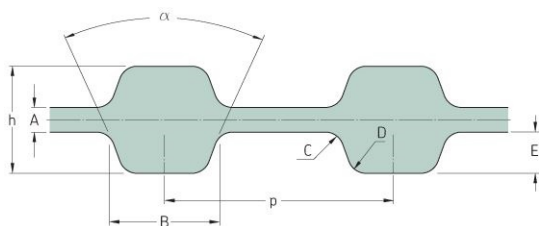

PHG D-850-H-150

No. of teeth	340
Pitch length (in)	85
Pitch length (mm)	2159
h = Height (mm)	5.95
h = Height (in)	0.23
Width (mm)	38.1
Width (in)	1.5
Sleeve (Y/N)	N