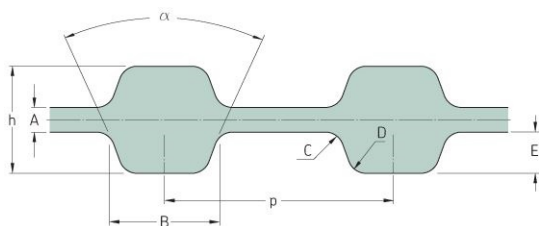

PHG D-980-H-100

No. of teeth	392
Pitch length (in)	98
Pitch length (mm)	2489.2
h = Height (mm)	5.95
h = Height (in)	0.23
Width (mm)	25.4
Width (in)	1
Sleeve (Y/N)	N